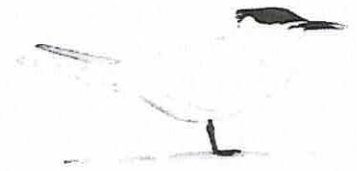

Great Black-backed Gull (GBBG)

Bonaparte's Gull (BOGU)

Ring-billed Gull (RBGU)

Laughing Gull (LAGU)

Identification Guide to Common Shorebirds

Double-crested Cormorant (DCCO)

Osprey (OSPR)

American Crow (AMCR)

Fish Crow (FICR)

Common Grackle (COGR)

Boat-tailed Grackle (BTGR)

Identification Guide to Common Shorebirds

Caspian Tern (CATE)

Royal Tern (ROTE)

Sandwich Tern (SATE)

Forster's Tern (FOTE)

Common Tern (COTE)

Least Tern (LETE)

Brown Pelican (BRPE)

Purple Martin (PUMA)