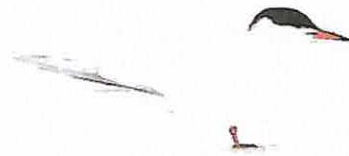

Great Black-backed Gull (GBBG)

Bonaparte's Gull (BOGU)

Ring-billed Gull (RBGU)

Laughing Gull (LAGU)

Identification Guide to Common Shorebirds

Double-crested Cormorant (DCCO)

Osprey (OSPR)

American Crow (AMCR)

Fish Crow (FICR)

Common Grackle (COGR)

Boat-tailed Grackle (BTGR)

Identification Guide to Common Shorebirds

Caspian Tern (CATE)

Royal Tern (ROTE)

Sandwich Tern (SATE)

Forster's Tern (FOTE)

Common Tern (COTE)

Least Tern (LETE)

Brown Pelican (BRPE)

Purple Martin (PUMA)