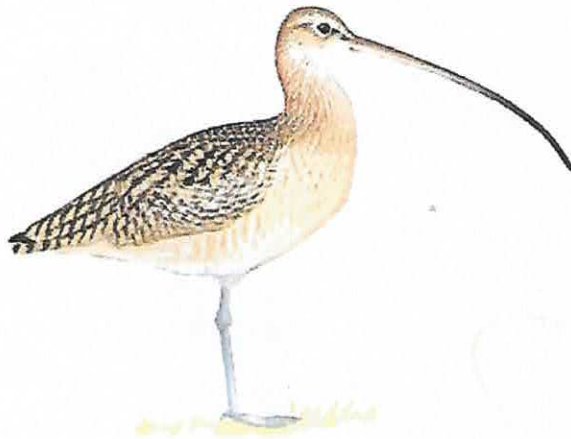

Identification Guide to Common Shorebirds

Illustrations by David Allen Sibley ©

Least Sandpiper (LESA)

Semipalmated Sandpiper (SESA)

Western Sandpiper (WESA)

Piping Plover (PIPL)

Semipalmated Plover (SEPL)

Spotted Sandpiper (SPSA)

Lesser Yellowlegs (LEYE)

Red Knot (REKN)

Killdeer (KILL)

Short-billed Dowitcher (SBDO)

Black-bellied Plover (BBPL)

Greater Yellowlegs (GRYE)

Identification Guide to Common Shorebirds

Black-necked Stilt (BNST)

Willet (WILL)

Whimbrel (WHIM)

Marbled Godwit (MAGO)

American Avocet (AMAV)

American Oystercatcher (AMOY)

Identification Guide to Common Shorebirds

Long-billed Curlew (LBCU)

Herring Gull (HEGU)

Great Black-backed Gull (GBBG)

Bonaparte's Gull (BOGU)

Ring-billed Gull (RBGU)

Laughing Gull (LAGU)

Identification Guide to Common Shorebirds

Double-crested Cormorant (DCCO)

Osprey (OSPR)

American Crow (AMCR)